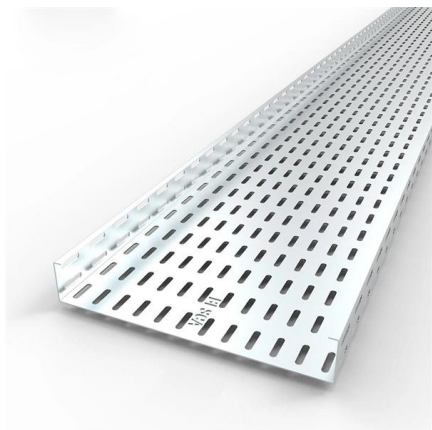

Terminal Clamps for Distribution Box , nVent SCHROFF

6 parts found. Terminal Clamps for Distribution Box.