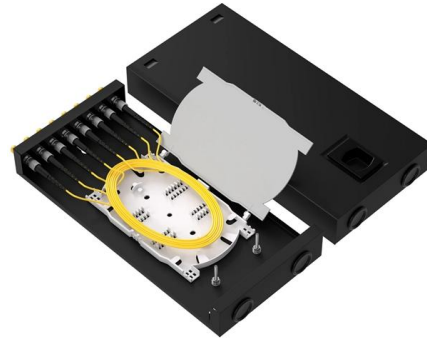

### 4 In. Square Box, Welded, 1-1/2 In. Deep with NMSC Clamps, Three

FEATURE BENEFIT Shallow 1-1/2 In. deep steel box features built in clamps for {NMSC} nonmetallic sheathed cable

## Single Lugged Bracket Square Key Clamp For 40mm

Single sided fixed bracket to suit 40mm square box section. Typically used to fix boards or panels to the tube (double sided version available KC19840)