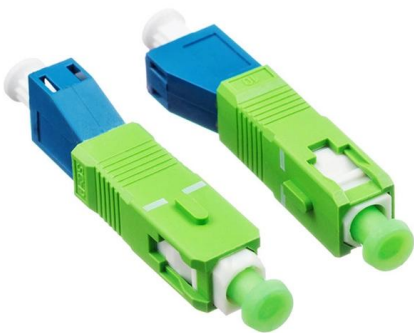

Hubbell Incorporated , Electrify & Energize

Hubbell Incorporated is a leading manufacturer of utility and electrical solutions enabling customers to operate critical infrastructure safely, reliably, and efficiently.