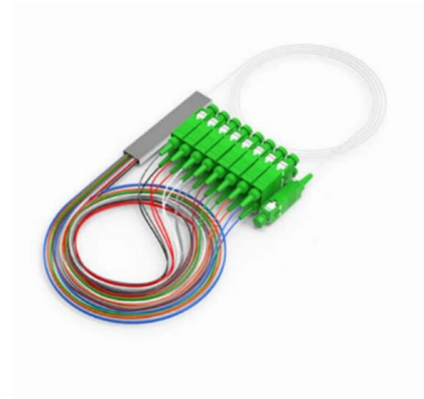

4" Square Box Welded w/ B Bracket, BX Clamps

Home Electrical Boxes 4" Square Boxes & Extensions 4" Square Box Welded w/ B Bracket, BX Clamps

Square Key Clamp Fittings for Box Section Tubing

High Quality Square Key Clamp Fittings for Strong and Modern Frameworks. Our square key clamp fittings are designed for creating sturdy frameworks using