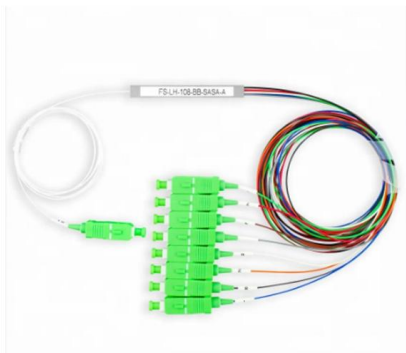

Clamps , McMaster-Carr

Choose from our selection of hold-down clamps, pipe, tubing, hose, and fittings, C-clamps, and more. Same and Next Day Delivery.

Square 4 Way Cross 158-D (40mm)

By using square tube clamps you can benefit from a more unique design, which is much faster to assemble. This clamp is suitable for our 40x40 box section available in galvanised steel finish or

Square Clamp Supplier & Manufacturers

Square clamp secures and organizes cables, wires, and hoses in electrical, automotive, and industrial applications, providing reliable fastening for various

4 In. Square Box, Welded, 1-1/2 In. Deep with NMSC Clamps, Three

FEATURE BENEFIT Shallow 1-1/2 In. deep steel box features built in clamps for {NMSC} nonmetallic sheathed cable