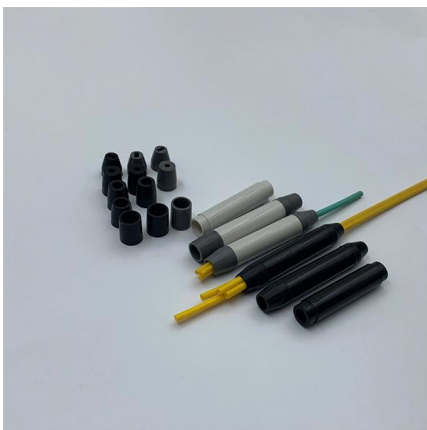

ANSI/TIA-568

ANSI/TIA-568 is a technical standard for commercial building cabling for telecommunications products and services. The title of the standard is