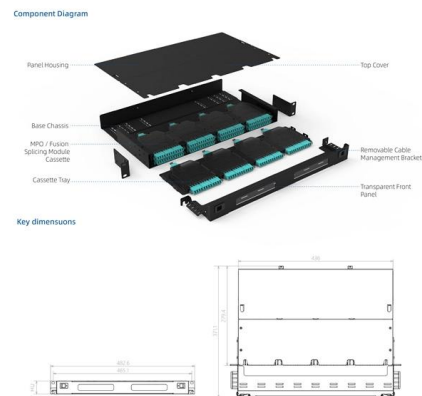

Cybersecurity and Product Icons Library , Fortinet

The Cybersecurity and Fortinet Product Icons Library includes: Generic Cybersecurity and networking icons as well as Fortinet-specific technology and