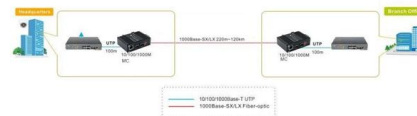

Wiley Online Library , Scientific research articles, journals, books

Hier sollte eine Beschreibung angezeigt werden, diese Seite lässt dies jedoch nicht zu.

"Optical Cable Terminal Box"

The Optical Cable Terminal Box is an essential part of our Fiber Optic Equipment offerings. Selecting factory-priced fiber optic equipment can significantly lower costs, allowing access to top-tier products