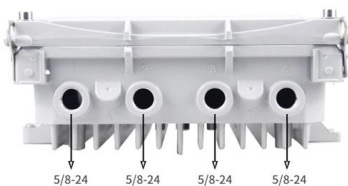

Optical Terminal Box , Reliable FTTH Termination

Durable optical terminal boxes designed for FTTH networks. Ensure neat cable management, secure connections, and fast installation with HOLIGHT.