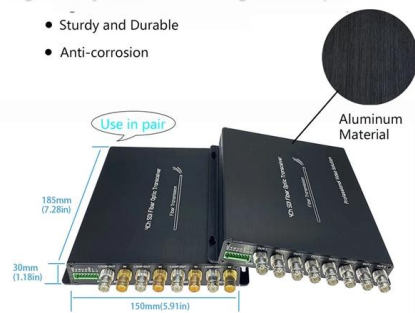

High Quality Aluminum Housing with Compact Size

- Sturdy and Durable
- Anti-corrosion

Fiber Box Manufacturer & Supplier

Gcabling: preferred optical distribution box supplier Gcabling specializes in providing one-stop solutions for the last 1KM network cabling! Our company has a

Optical Termination Box , FTTH Terminal Box

Fiber Terminal Box Fiber Terminal Box (FTB) generally refers to the box shape fiber optic management products used to protect and distribute the optical fiber links in