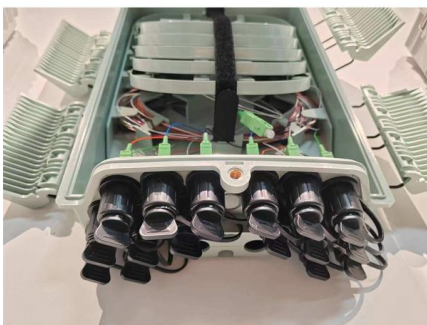

Fiber Distribution Box & Terminal Box , Top-Quality

Discover CRXCONEC's extensive range of structured cabling products, including Cat.8 to Cat.5E cables, keystone jacks, and patch cords. Specializing in both