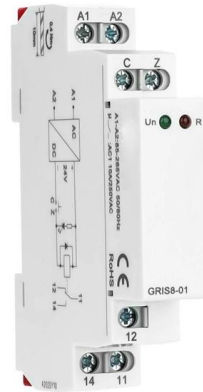

Fiber Termination Boxes

Whether it's for straight-through terminal box or branched type terminal boxes, indoor or outdoor, our terminal boxes offer a versatile and cost-effective solution for

Fiber terminals

Robust and easy to deploy, our termination solutions for indoor and outdoor applications are ideal for single dwelling unit (SDU) and multi-dwelling unit (MDU)