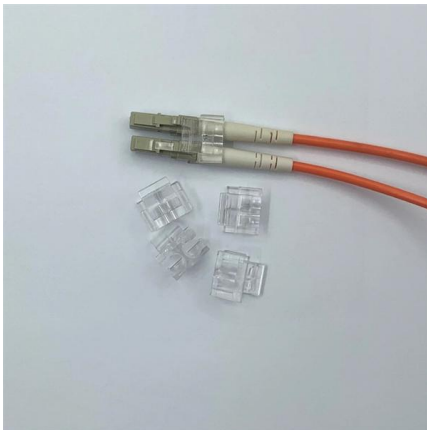

### **Eardion 4 Core Fiber Distribution Box, 4 Port FTTH**

4 Core Fiber Distribution Box, 4 Port FTTH Distribution Splitter Box- Fiber Optic Terminal Junction Splitter Cable for SC, FC, E2000 Adapters (Not Includes Cables or Connect)

### FTTH Indoor 4 Core Fiber Termination Box , Advanced

The 4-core fiber termination box provides a stable, protective joint between optical cable and distribution pigtails at the end of fiber cables. It is typically used in