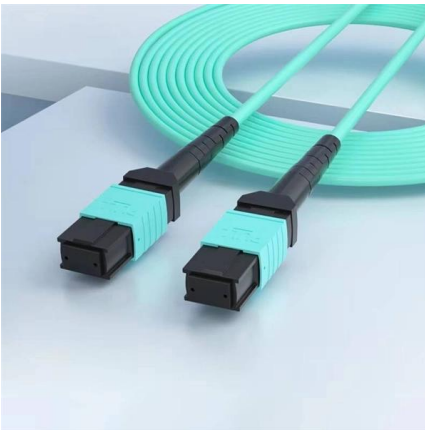

Cable Tray In Taiwan, Cable Tray Manufacturers Suppliers Taiwan

Wire mesh is made from sturdy Cable Tray, metal wires woven or welded together, making it highly resistant to impact and deformation. It can withstand heavy loads and is durable enough to resist