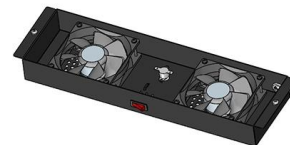

12 cores fiber splice box ftth fiber optic distribution box

The 12 Port Fiber Distribution Box can connect up to 2 optical cables, providing

12 core fiber junction box fiber optic splice closure

Choosing the Fiber Junction Box Fiber Optic Splice Closure guarantees a secure, weather-resistant, and user-friendly solution for protecting fiber optic splices.