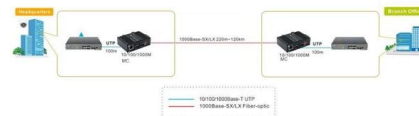

12 Cores Fiber Optic Junction Boxes

12 cores fiber optic junction boxes for FTTH and other fiber optic systems. High-quality, durable, and customizable solutions for your networking needs.