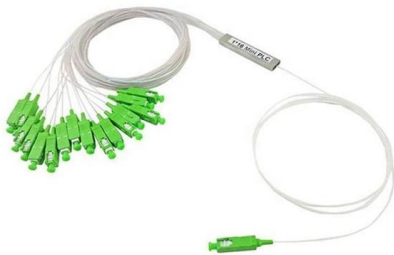

Fiber Optic Splice Closures Horizontal 12 24 Core

Fiber optic splice closures are one of the most important types of equipment for user access points, and junction box fiber optic splice cases are used to protect and