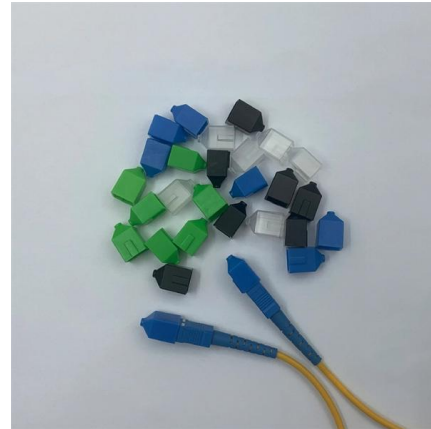

FODB-12A 12 Core Fiber Optic Terminal Box

Get the Best Deal on FODB-12A 12 Core Fiber Optic Terminal Box! Installation made easy with our Junction Box Fiber solution - ODB Fiber. Don't miss out, browse our