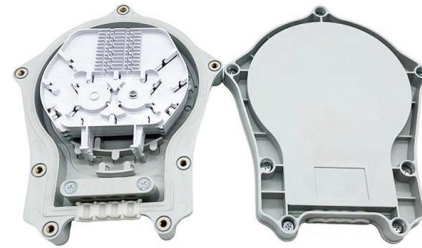

HAILE 8 Optical Fiber Termination Box P1-8-FC 8-Core FC Full

Buy the HAILE 8 Optical Fiber Termination Box P1-8-FC for secure, efficient fiber optic cable management. Features 8 FC ports, pigtail splice capability, and durable design. Ideal for telecom,

Eardion 12 Core Fiber Distribution Box, 12 Port FTTH

12 Core Fiber Distribution Box, 12 Port FTTH Distribution Splitter Box- Fiber Optic Terminal Junction Splitter Case with LC Fiber Cable Coupler Brand: Eardion 5.0 (5) INR10,952

Durable 12 Core Fiber Optic Terminal Box Manufacturer , Junpu

Our 12-core fiber optic terminal box is backed by rigorous testing and supports global standards, reducing procurement time and costs for businesses. As a trusted fiber optical products supplier, we