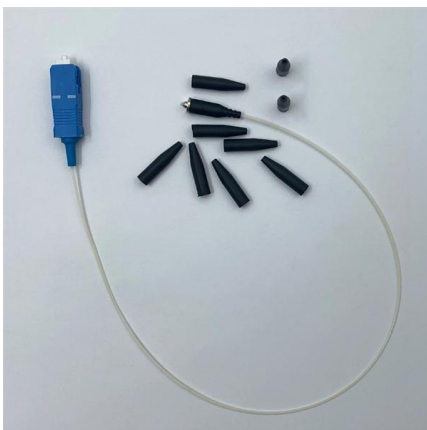

TJ-4P Terminal Block Box TIBOX
?? IP66, Plastic
Terminal Block Box, 6P 10A (Size
50x102x40mm.)

Electrical Substation Distribution Box Type Substation

A Box-Type Substation is a compact and versatile electrical distribution unit designed to efficiently transform and distribute electricity. These substations are ideal for