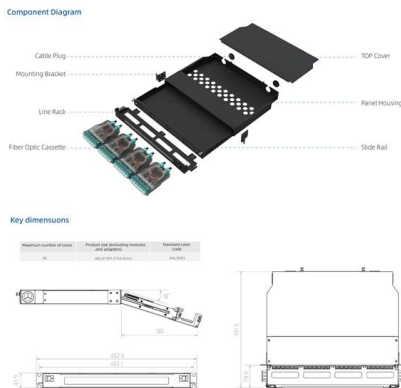

Distribution Box

Find Distribution Box manufacturers, suppliers, dealers & latest prices from top companies in India. Buy from a wide range of Distribution Box online.