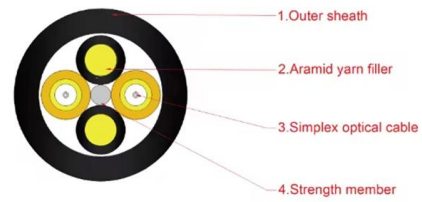

Find Electrical Distribution Panel Board at Great Prices Online

CHINT Metal Distribution Box Surface & Flush Type - Durable Electrical Panel Board with Neutral Bar , 4 Way 8 Way 12 Way 15 Way 18 Way 24 Way 36 Way , Distribution Panel for MCB , Standard Din