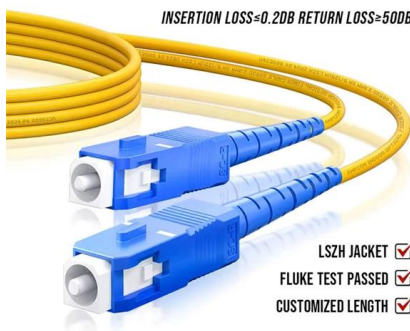

Distribution Box and Selection Guide

A distribution box, sometimes referred to as a panel board, distribution board, or breaker panel, is an essential part of electrical systems that