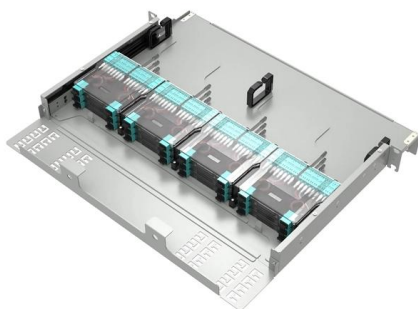

19" CTB Boxes

Our range of FTFA boxes comes in three sizes- small, medium, and large, each tailored to accommodate different quantities of remote radio heads. These