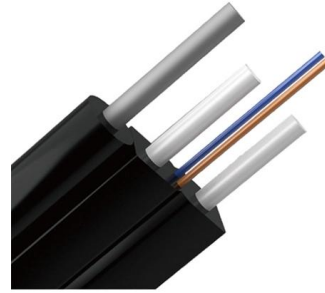

Distribution boxes (plastic) , Sonderhoff

After more than 30 years of practical experience of the sealing of electrical distribution boxes, the foam gasket (tested according to DIN EN ISO 1856) shows