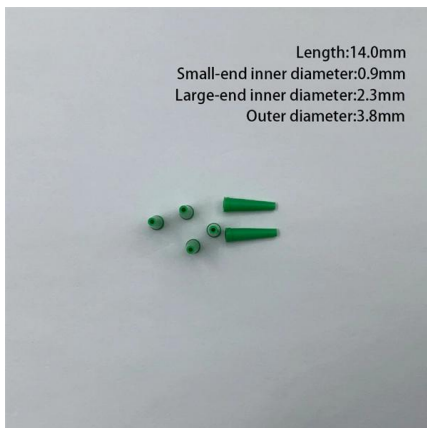

Solid Rubber Enclosure with carrying handle made of solid-rubber. Empty Distro Box - Build your own Distro Box. Image used for illustration purposes only.

12 Way Outdoor Breaker Box IP65 ABS Plastic Din Rail

To improve the security of the mail and control costs, the Postal Service introduces Open and Distribute tray boxes. These boxes are less expensive to produce and the enclosed mailpieces are more

Length:14.0mm
Small-end inner diameter:0.9mm
Large-end inner diameter:2.3mm
Outer diameter:3.8mm