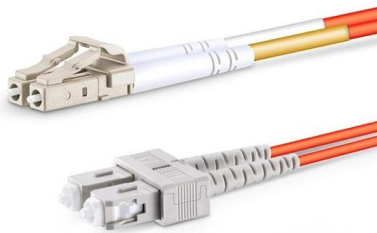

Safe & Efficient Power Distribution Boxes , GEYA

Find high-quality distribution boxes from GEYA. Our durable enclosures ensure safe and organized electrical installations.