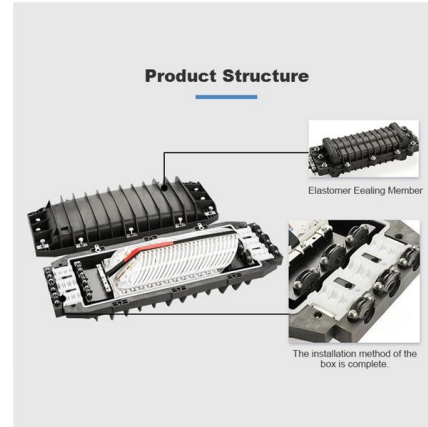

H801GICF Huawei Brand New 2-port GE optical uplink board

It provides high-speed optical uplink capability, supporting seamless upstream data transmission in GPON-based access networks. With support for dual optical interfaces, the H801GICF enhances