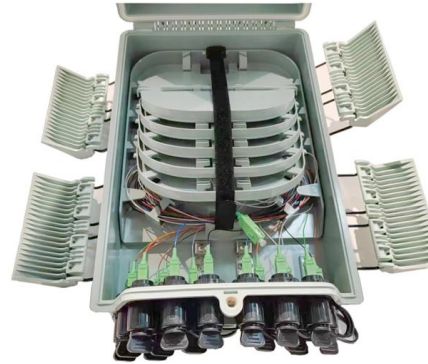

Buy Huawei OLT Uplink Module OSG080N02 GE 80KM WHD Best

Inquire Huawei original OSG080N02 GE 80KM WHD Price, Wholesale GE 80KM WHD with best discount, Huawei GE 80KM WHD SFP Transceiver Module

Types of Optical Modules

Optical modules are available in various types to meet diversified requirements. Classified by transmission rates Depending on transmission rates, optical modules are classified into 100GE,

Cisco C9200L-24P-4G-E Switch: 24-Port PoE+, 4G Uplink

Enterprise-grade Cisco Catalyst 9200L switch with 24 PoE+ ports, 4x1G SFP uplinks, 370W PoE budget, and Network Essentials license. Ideal for secure campus networks.

H801GICF Price and Datasheet, Huawei MA5600T

Huawei 2-port GE Optical uplink board, comes with 2 pcs 1310nm-10KM-SFP module Apply to Huawei MA5683T, MA5680T OLT system Two Single mode,