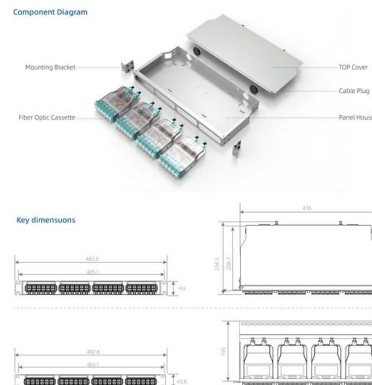

RG-SF2920-16GT2SFP 16-Port GE All-Optical Switch, 2 x Gigabit Uplink

RG-SF2920-16GT2SFP 16-Port GE All-Optical Switch, 2 x Gigabit Uplink Optical Ports Various port combinations, rate increase, installation in a concealed telecommunication box, recommended for