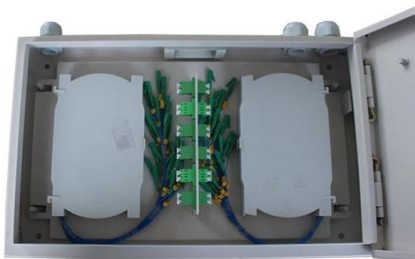

Venezuela Data Center Rack Market (2025-2031) Outlook , Analysis

Venezuela Data Center Rack Market Overview
The Venezuela Data Center Rack Market is witnessing steady growth driven by increasing demand for data storage and processing capabilities across