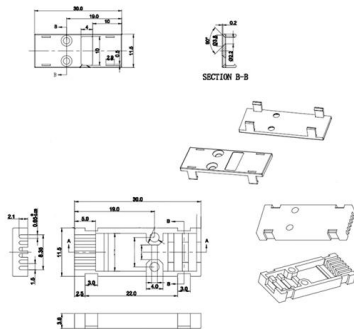

AZE Server Rack Cabinet, 45U, White, 2124H x 600W x

It is designed to simplify rack equipment installations and rack equipment maintenance, supporting and protecting rack-mount servers, storage, and

DTVS 1200MM Deep Network Cabinet 42U SPCC Steel

They offer full customization and primarily export to Switzerland, Thailand, and the United States, with a positive review rate of 100.0%. Shipping fee and delivery

Lenovo 42U 1200mm Deep Racks

Did you know? Dynamic Racks enable you to receive your Lenovo solutions fully installed and integrated in the rack and ready to instantly deploy into your data center. Dynamic Racks are designed to