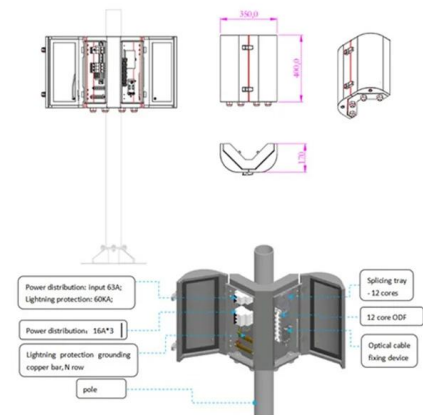

Data Center 42U 800x1200mm Rack Cabinet , DECKRO

D-Center series are designed to provide maximum performance with a professional technical, aesthetic look and super passive ventilation for data center

Server Rack Enclosure, 48U, Black, 2258H x 600W x

D-IQ 600x1200 DATA CENTER RACK

Each cabinet has a ventilated roof for better air circulation and roof cable management panels. Fully adjustable front and rear profile rails and large cable entries of the cabinet, make this product