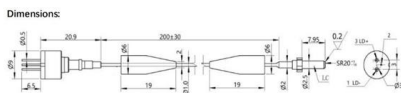

600mm Wide x 1200mm Deep Server Cabinets/Racks , Comms Express

Explore the range of 600mm Wide x 1200mm Deep Server Cabinets/Racks available at Comms Express, Networking Reseller - Free Delivery Available To Buy Online Today.