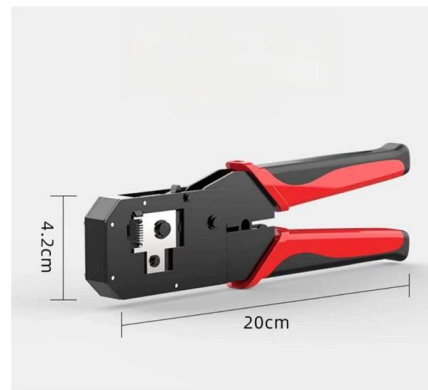

6 core fiber optic cable splice closure

Discover 6 core fiber optic cable splice closure with IP68 waterproof rating, ideal for FTTH & telecom. Durable ABS material, 3-year warranty.

32 Port Fiber Distribution Box, 72 Cores Splicing -

The 32 port fiber splitter distribution box comes in three internal structure options, they all can achieve direct and branch connection of optical cable.