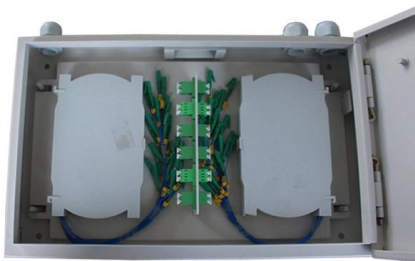

Fiber Optic Splice Enclosures , Splice Boxes , Fusing Splicing

These enclosures offer waterproof and durable protection against harsh conditions. The Fiber Optic Splice Enclosures provide the secure, organized, and weather-resistant storage solutions needed for

Heavy-Duty IP68 Waterproof Splice Box for 96-Core Fiber Optics

optical splice closures are used to distribute, splice, and store the outdoor optical cables which enter and exit from the ends of the closure. There are two connection ways: direct connection

The 32 port fiber splitter distribution box comes in three internal structure options, they all can achieve direct and branch connection of optical cable.

Fiber optic junction box, Fiber optic terminal box