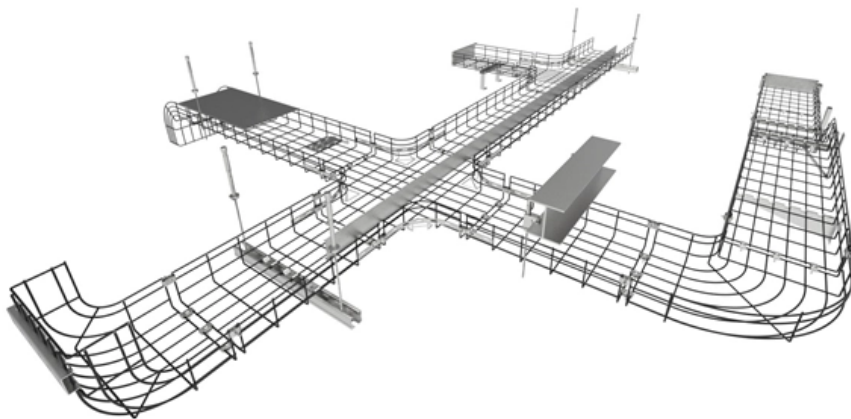

Waterproof optical cable splice box

Waterproof optical cable splice box

Amazon : PNGKNYOCN 2 in 2 Out Horizontal

About this item Optical cable joint box is suitable for the installation and use of overhead, pipeline, direct burial and other laying methods in communication,

Buy In Bulk Fiber Optic Splice Closure Price Waterproof Dome Cap

Discover fiber optic splice closure price deals with IP68 waterproof rating, 96-core capacity, and mechanical seal for outdoor splicing cable fiber optic applications.

Heavy-Duty IP68 Waterproof Splice Box for 96-Core Fiber Optics

optical splice closures are used to distribute, splice, and store the outdoor optical cables which enter and exit from the ends of the closure. There are two connection ways: direct connection

The 32 port fiber splitter distribution box comes in three internal structure options, they all can achieve direct and branch connection of optical cable.

Fiber optic junction box, Fiber optic terminal box