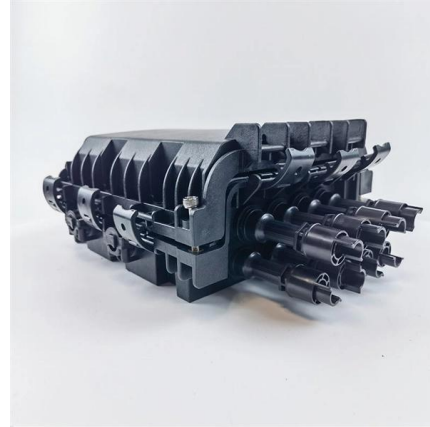

The FIMP XL from Eks Fiber Optic System is designed for splicing and contains a splice tray, couplings, pigtails, and a cable gland. The front panel and the splice

48 96 Core Fiber Optic Splice Closure IP68 Waterproof ABS Joint Box

48 96 Core Fiber Optic Splice Closure IP68 Waterproof ABS Joint Box FTTH Aerial Horizontal OFC Optical Fiber Cable Fusion Box No reviews yet certified Cixi Yaxun Communication Equipment Co.,