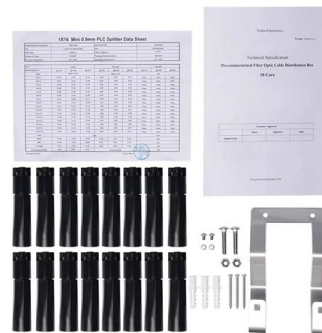

Buy In Bulk Fiber Optic Splice Closure Price Waterproof Dome Cap

Discover fiber optic splice closure price deals with IP68 waterproof rating, 96-core capacity, and mechanical seal for outdoor splicing cable fiber optic applications.