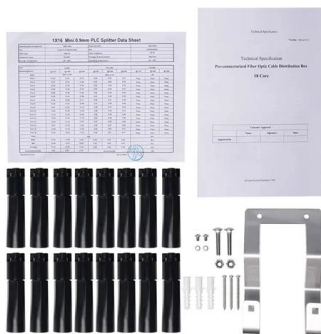

Amazon : Waterproof Cable Connector

SARDVISA 3-Pack Junction Box with 3 Pin Electrical Cable Connectors, IP68 Waterproof, 4-10mm Adjustable Wire Box, Outdoor Wire Connector Kit for Garden/Landscape Lights, Camera Cable, Car