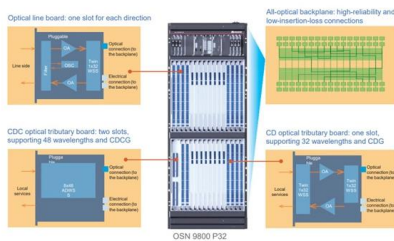

Amazon .uk: Waterproof Connection Boxes

RESTMO Outdoor Waterproof Connection Box (29 x 11 x 7.5cm), IP44 Weatherproof Extension Lead Cover, Safety Seal Enclosure for Holiday Lights, LED Strips, Power Tools, Fountain, Black 4.4 (1.4K)

Helunsi Waterproof IP68 External Junction Box, 2 Way

Helunsi Waterproof IP68 External Junction Box, 2 Way Outdoor Junction Box, Underground Plug Line Coaxial Cable Connector Wire Range 5 to 15mm

Contact Us

For datasheets, pricing, or custom high-speed optical interconnect solutions, please visit:
<https://syropy.com.pl>