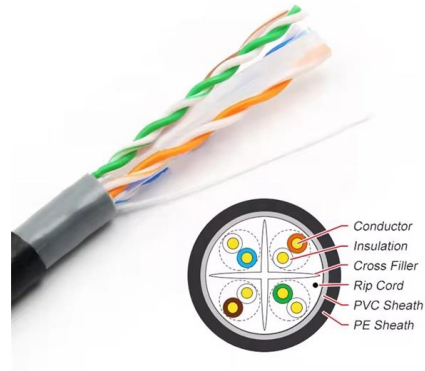

Amazon .uk: Waterproof Electrical Connector Box

2pcs IP68 waterproof junction box, 3 way outdoor electrical connector, outer sleeve protection box, cable wire connector for 3-8mm and 9-14m waterproof electrical junction box