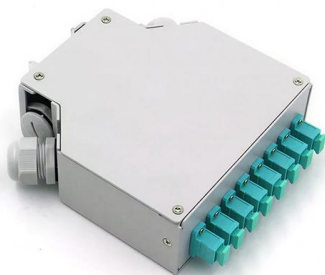

ATB Future Waterproof IP68 Power Cable Connectors,Outdoor Junction Box

Discover a safer, more efficient way to connect power cables with ATB Future's Junction Box Cable Connector. This IP68 Waterproof unit, made with premium nylon PA66 flame-retardant material, is