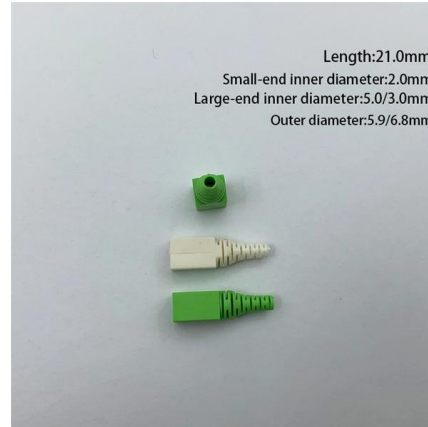

Amazon .uk: Waterproof Connection Boxes

RESTMO Outdoor Waterproof Connection Box (29 x 11 x 7.5cm), IP44 Weatherproof Extension Lead Cover, Safety Seal Enclosure for Holiday Lights, LED Strips, Power Tools, Fountain, Black 4.4 (1.4K)

Helunsi Waterproof IP68 External Junction Box, 2 Way

Helunsi Waterproof IP68 External Junction Box, 2 Way Outdoor Junction Box, Underground Plug Line Coaxial Cable Connector Wire Range 5 to 15mm

Contact Us

For datasheets, pricing, or custom high-speed optical interconnect solutions, please visit:
<https://syropy.com.pl>