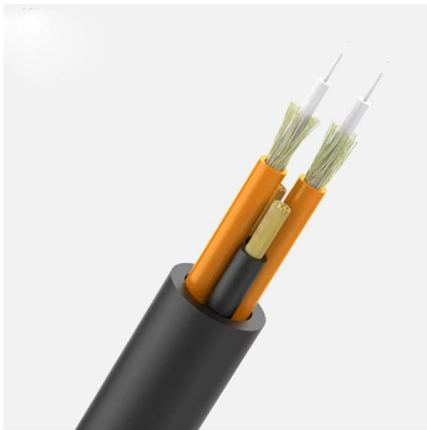

Amazon : Waterproof Power Cord Connector

SARDVISA 3-Pack Junction Box with 3 Pin Electrical Cable Connectors, IP68 Waterproof, 4-10mm Adjustable Wire Box, Outdoor Wire Connector Kit for Garden/Landscape Lights, Camera Cable, Car

Electraline 300180 Waterproof Protective Box for Outdoor

Waterproof housing to protect outdoor sockets
Weatherproof box connection box for electrical IP54. Ideal for outdoor use of extensions, reels, timers and transformers.

Waterproof Junction Boxes & Outdoor Lighting Cables

Discover our top-class range of waterproof junction boxes, outdoor lighting cables & more weatherproof electrical supplies. Australia wide delivery.