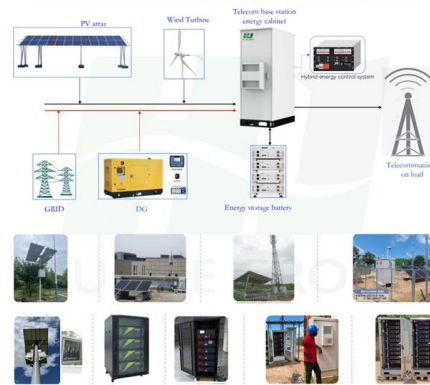

Waterproof Connector Box

Shop for Waterproof Connector Box at Walmart . Save money. Live better.

Base station energy composition diagram