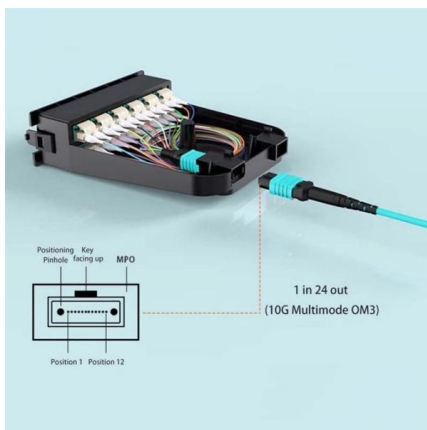

Wdza cable junction box

What is WDZA-BYJ-105 Cable?

Looking for WDZA-BYJ-105 cable? We explain its meaning, specs, and uses in simple English. Learn why this fire-resistant wire is best for construction projects.

NEW CABLE JOINING & JUNCTION BOXES

NEW CABLE JOINING & JUNCTION BOXES

WDZA-HK3-KDJYP

Find out all of the information about the Qingdao Hanhe Cable Company product: power cable WDZA-HK3-KDJYP. Contact a supplier or the parent company

BTLY / NG-A / WDZA-BTLY-Jiusheng Electric Co., Ltd

When using reel packaging, the cable should be properly packaged on the cable reel for delivery, the length of the cable extension should not be less than 300mm, and the end should be reliably sealed