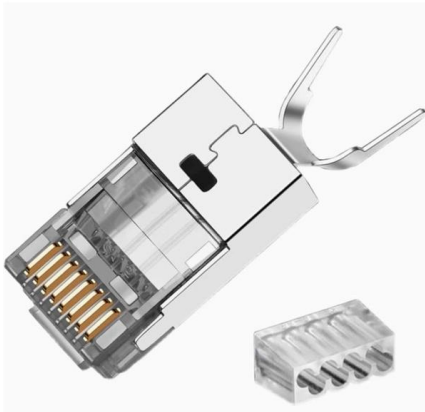

Junction boxes

Junction boxes - Installation material industry and electrical trade - WISKA - make power smile