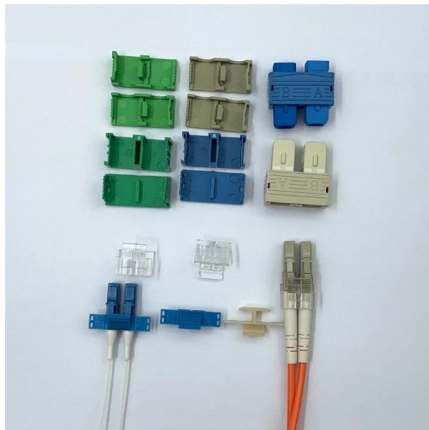

House Wiring Pdf Sri Lanka - Wiring Flow Schema

In Sri Lanka, the house wiring system is regulated by the Electrical Wiring Regulations Board and the Sri Lanka Standards Institution, which have published