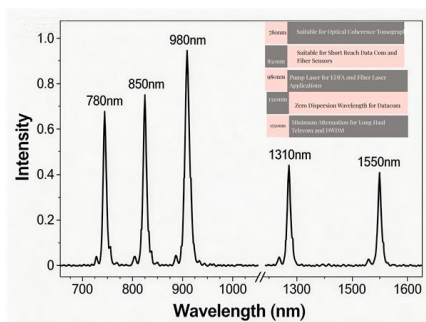

What the color of your snot means

Snot can come in nearly all shades of the rainbow. And each color of snot - also called mucus or boogers - tells you something different about what's