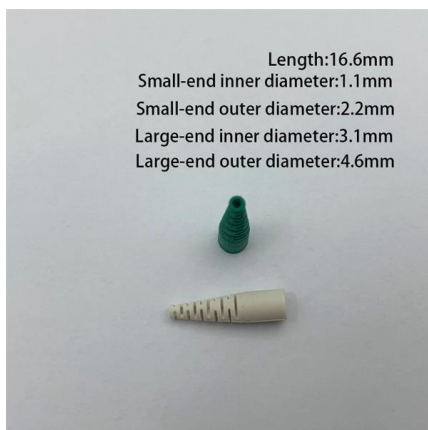

GD Goenka Public School, Lucknow (@lucknowgdgoenka)

13K Followers, 9 Following, 1,156 Posts - GD Goenka Public School, Lucknow (@lucknowgdgoenka) on Instagram: "A premiere CBSE school in Lucknow providing co-education."