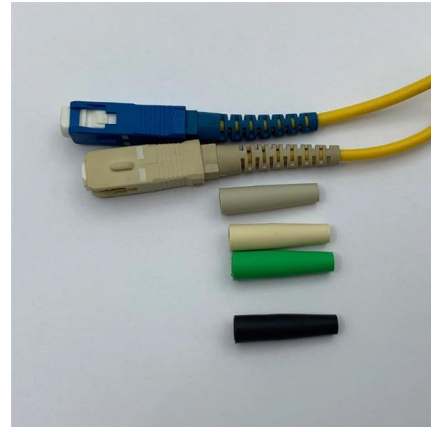

TP-Link: Your Smart Home, Simplified

Omada Access Pro 16-Port 2.5G and 2-Port 10GE SFP+ Switch with 4-Port PoE++ & 12-Port PoE+ VIGI 8MP Outdoor ColorPro Panoramic Bullet Network Camera Omada 28-Port Gigabit Easy Managed

Loocam Point to Point Wireless Bridge Outdoor,

About this item Loocam wifi bridge point to point outdoor works in 902MHz-928MHz band, with strong penetration and bypass capability. Capable of reaching 2000ft

poe wireless bridge , Newegg

Search Newegg for poe wireless bridge. Get fast shipping and top-rated customer service.

Using a Wireless Access Point Bridge with Wired IP PoE

Wireless cameras typically have less features and less resolution which is why we try to emphasize using point-to-point (P2P) wireless radios or access points (APs) to