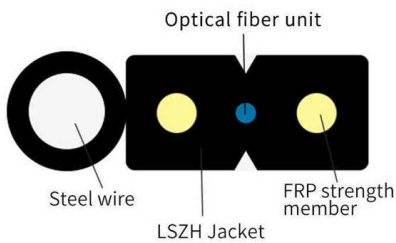

Best Long-Range Outdoor WiFi Extenders 2026

Expert-tested outdoor WiFi extenders and access points for reliable long-range coverage. Includes WiFi 6 and WiFi 7 picks, weatherproofing ratings, and PoE guidance.