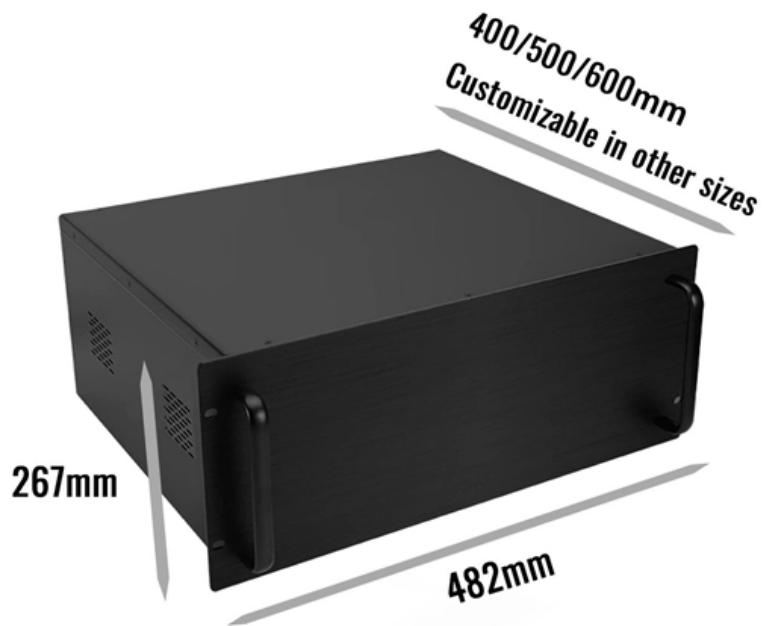

Wireless bridge access to PoE switch

Wireless bridge access to PoE switch

UniFi Device Bridge UDB Switch Review: Ubiquiti's Solid Wi-Fi 7-to-PoE

Ubiquiti's UniFi Device Bridge switch (UDB switch) is a unique and robust solution that bridges Wi-Fi 7 and PoE in a single