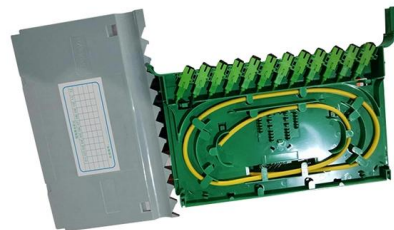

Loocam Point to Point Wireless Bridge Outdoor,

About this item Loocam wifi bridge point to point outdoor works in 902MHz-928MHz band, with strong penetration and bypass capability. Capable of reaching 2000ft