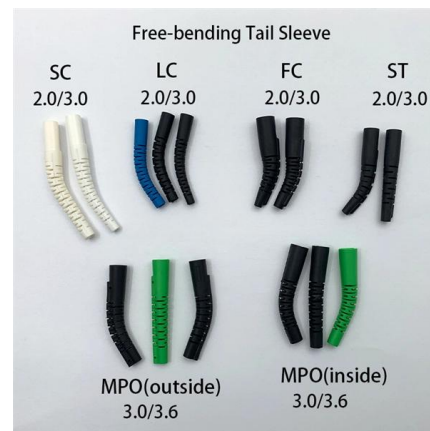

on video How to Wire a Home Distribution Box

How to Wire a Home Distribution Box - Step-by-Step , Distribution DB box wiring diagram
Welcome to our channel! In this video, we'll walk you through the