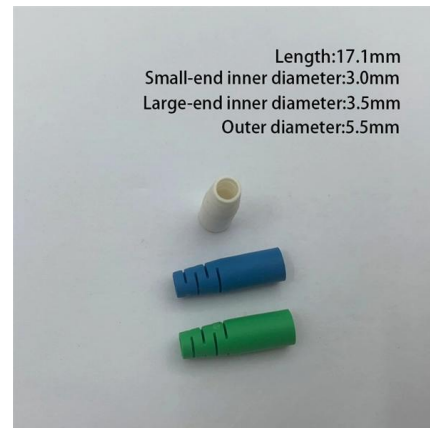

Household Electrical Wiring: A Comprehensive Guide

Introduction Household electrical wiring is a crucial aspect of any home, providing power to lighting, appliances, and essential devices.

Electrical Wiring, House Wiring or Home Wiring

The distribution box contains different circuit breakers which supplies voltage to different rooms in a house. Note: Read my Article on 5KW Solar