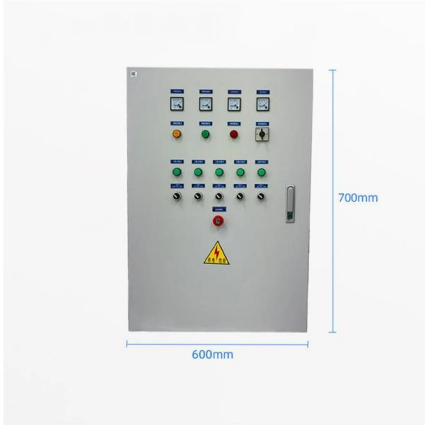

Distribution Box Guide: Types, Components & Solutions

Understand distribution boxes (DB boxes) in 5 minutes. Learn about types, components, functions, and uses. Find the perfect DB box for your needs.

What Is a Distribution Box?

Some distribution boxes have a longer cord than others. When choosing a distribution box, make sure the cord is long enough to reach the main

Distribution boxes - For modular and decentralised

Distribution boxes FieldPower® for power transmission Branching, switching and protecting energy - The FieldPower® power bus product family provides you with