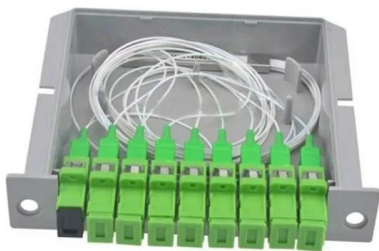

### **Power distribution box-GRL**

Distribution boxes are mainly used for high-voltage switchgear, transformers and other electrical equipment in indoor or outdoor substations. The power distribution

### **Power distribution box, 3U , nVent HOFFMAN**

This box segregates switches from other components to avoid negative interferences. It can be mounted onto the 19" profiles exactly where required.

## Understanding Power Distribution Boxes: Types, Features, and

Power distribution boxes are vital components in electrical systems, providing safe and efficient electricity distribution across various applications. With numerous types available, including