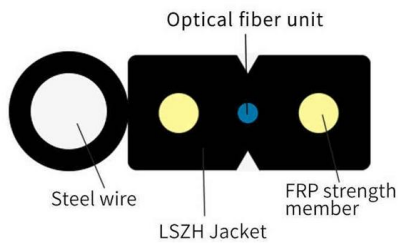

Replacement Power Adapter 5.2V 2.1A for 10W Android

A Mi Box power adapter is a device that converts electrical power from one form to another in order to provide the correct voltage and current for powering electronic

All Specs, Features of Xiaomi TV Box S (2nd Gen) , Xiaomi

Get the key specs, reviews, best price of Xiaomi TV Box S (2nd Gen) : Powerful processor, 4K Ultra HD, Google TV - Xiaomi

How To Connect Xiaomi TV Box S 3rd Gen?

You've buy Xiaomi TV Box S 3rd Gen from Xiaomi Sale and are now wondering how to connect android TV Box S 3rd Gen? Then read this blog for