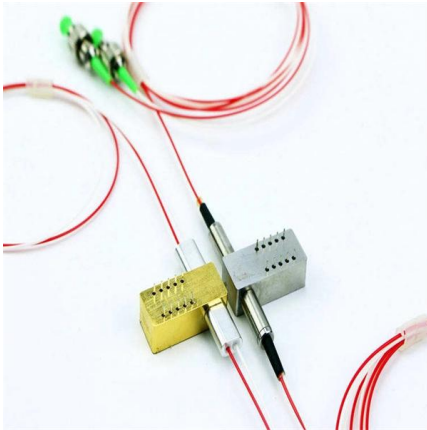

Step-by-Step Guide On Connecting Xiaomi Box To PC

Learn how to connect your Xiaomi Box to your PC with this step-by-step guide. Follow these instructions to easily set up the connection and enhance

USB LAN adapter for Xiaomi Mi Box S: Connect the

In this article, I will explain how to connect the Xiaomi Mi Box S to the Internet using a cable. Via a normal USB LAN adapter. Since this box has a USB port, you can

All Specs, Features of Xiaomi 5-in-1 Type-C Hub , Xiaomi

Get the key specs, reviews, best price of Xiaomi 5-in-1 Type-C Hub : Enhanced functionality, Connect to a large external screen, High-speed transmission - Xiaomi