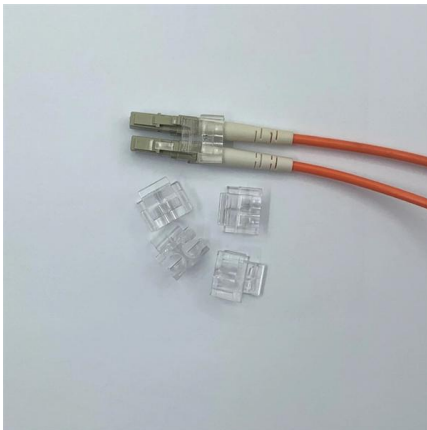

Stainless Steel Cable Tray Straight Sections -- KABLE

Constructed from high-quality 304 stainless steel, these trays provide exceptional