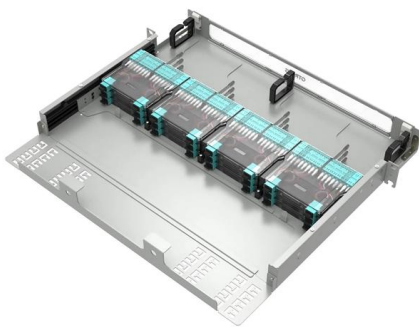

Stainless Steel Cable Trays (SS) Manufacturer & Exporter

With their excellent heat resistance, stainless steel cable trays are ideal for data